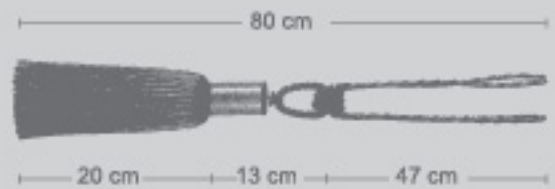

P7

P61

P95

P71

S-White Gold
SINGLE TIEBACK
120 B./PIECE

P45

P7

P95